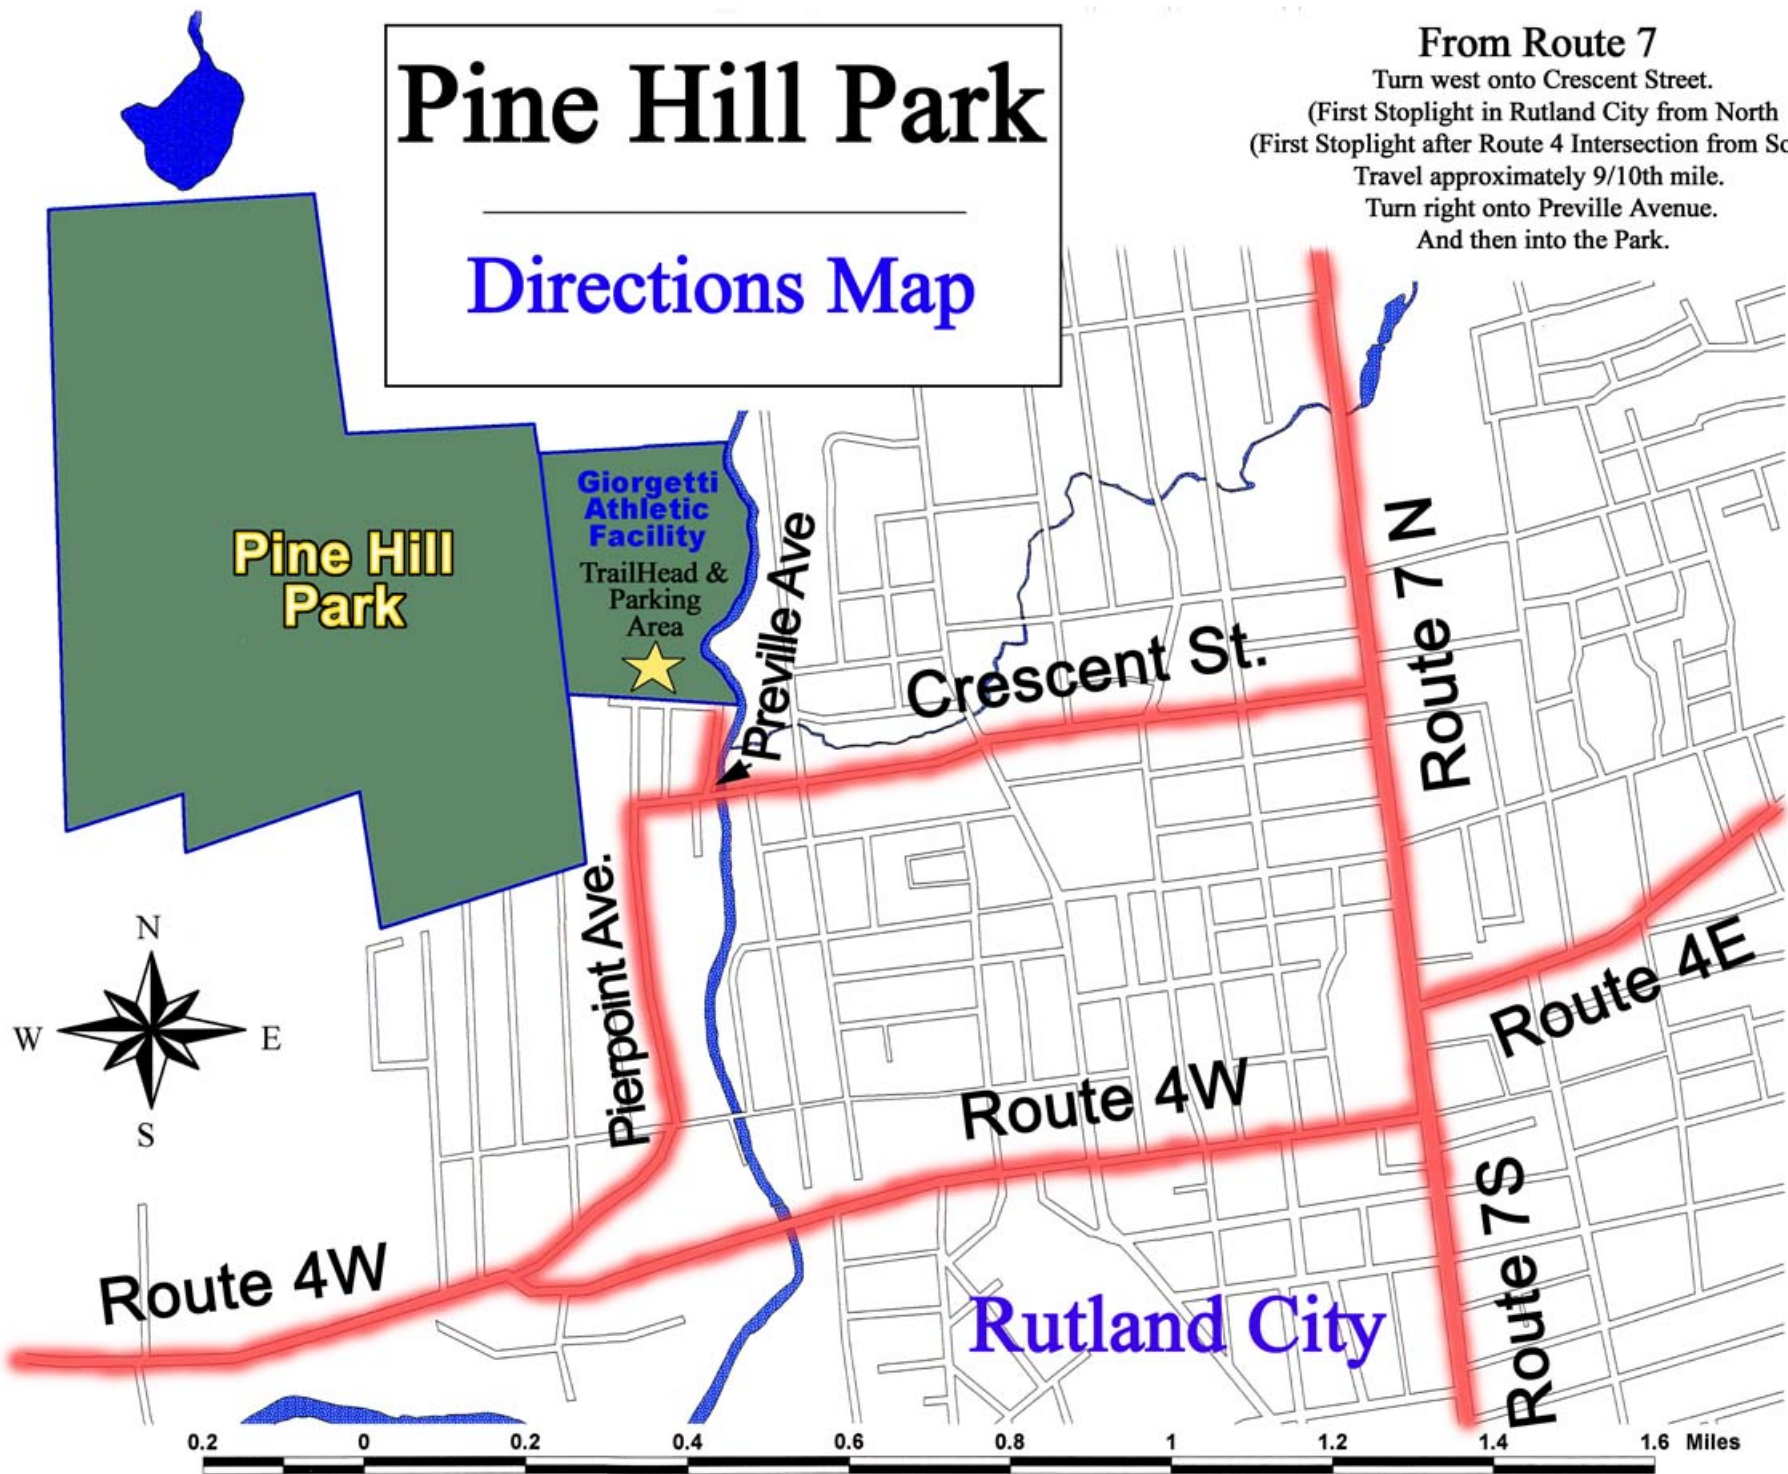

Pine Hill Park

Directions Map

From Route 7

Turn west onto Crescent Street.
(First Stoplight in Rutland City from North
(First Stoplight after Route 4 Intersection from South))
Travel approximately 9/10th mile.
Turn right onto Preville Avenue.
And then into the Park.

**Pine Hill
Park**

**Giorgetti
Athletic
Facility**
TrailHead &
Parking
Area

Preville Ave

Crescent St.

Route 7 N

Pierpoint Ave.

Route 4W

Route 4E

Route 4W

Rutland City

Route 7S

0.2 0 0.2 0.4 0.6 0.8 1 1.2 1.4 1.6 Miles